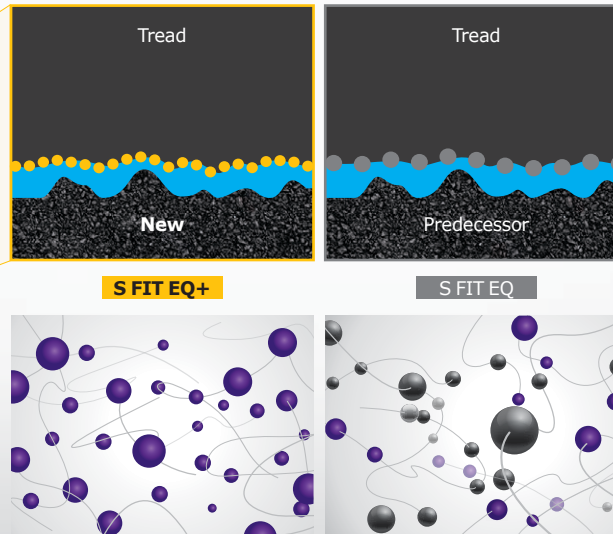

#### Groove Edge

Drainage inducement groove edges help to optimise an efficient wet braking.

### 4 Channel Rib Type Design

4 straight groove design improves stability on wet road surfaces.

# Wet

The S FIT EQ+ applied the 2<sup>nd</sup> generation Laufenn silica compound to enhance the safety in wet conditions.

## 2<sup>nd</sup> Generation Laufenn Silica Compound

The 2<sup>nd</sup> generation Laufenn silica compound improves wet performance without sacrificing other performances.

Maximising wet grip by using nano-sized silica.