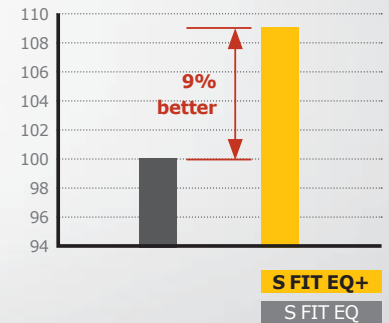

# Wet

The S FIT EQ+ applied the 2<sup>nd</sup> generation Laufenn silica compound to enhance the safety in wet conditions.

## 2<sup>nd</sup> Generation Laufenn Silica Compound

The 2<sup>nd</sup> generation Laufenn silica compound improves wet performance without sacrificing other performances.

Maximising wet grip by using nano-sized silica.

## Wet braking performance