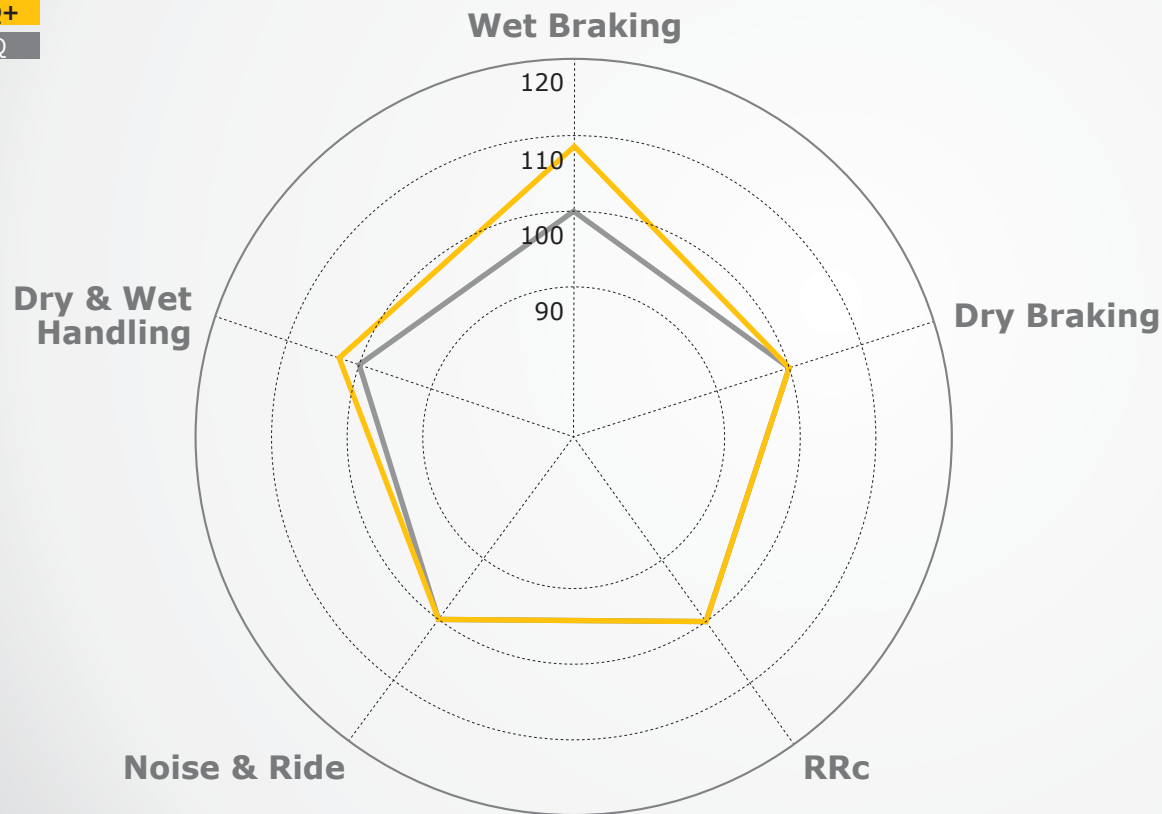

### ***S FIT EQ+***

**Speed Symbol :** H~Y

**S.W. :** 185~275

**Series :** 35~70

**Inch :** 15~20"

**EU Label :** C~E / A~B / W2

# Key Performance

Improvement in performance compared to predecessor

**S FIT EQ+**

S FIT EQ

## Wet Braking

Compared to its predecessor, this tyre demonstrates a far superior braking performance which allows the driver to be safe. By applying 2<sup>nd</sup> generation Laufenn silica compound, the impressive reduction of the braking distance on wet surfaces can prevent many dangerous and emergency situations.