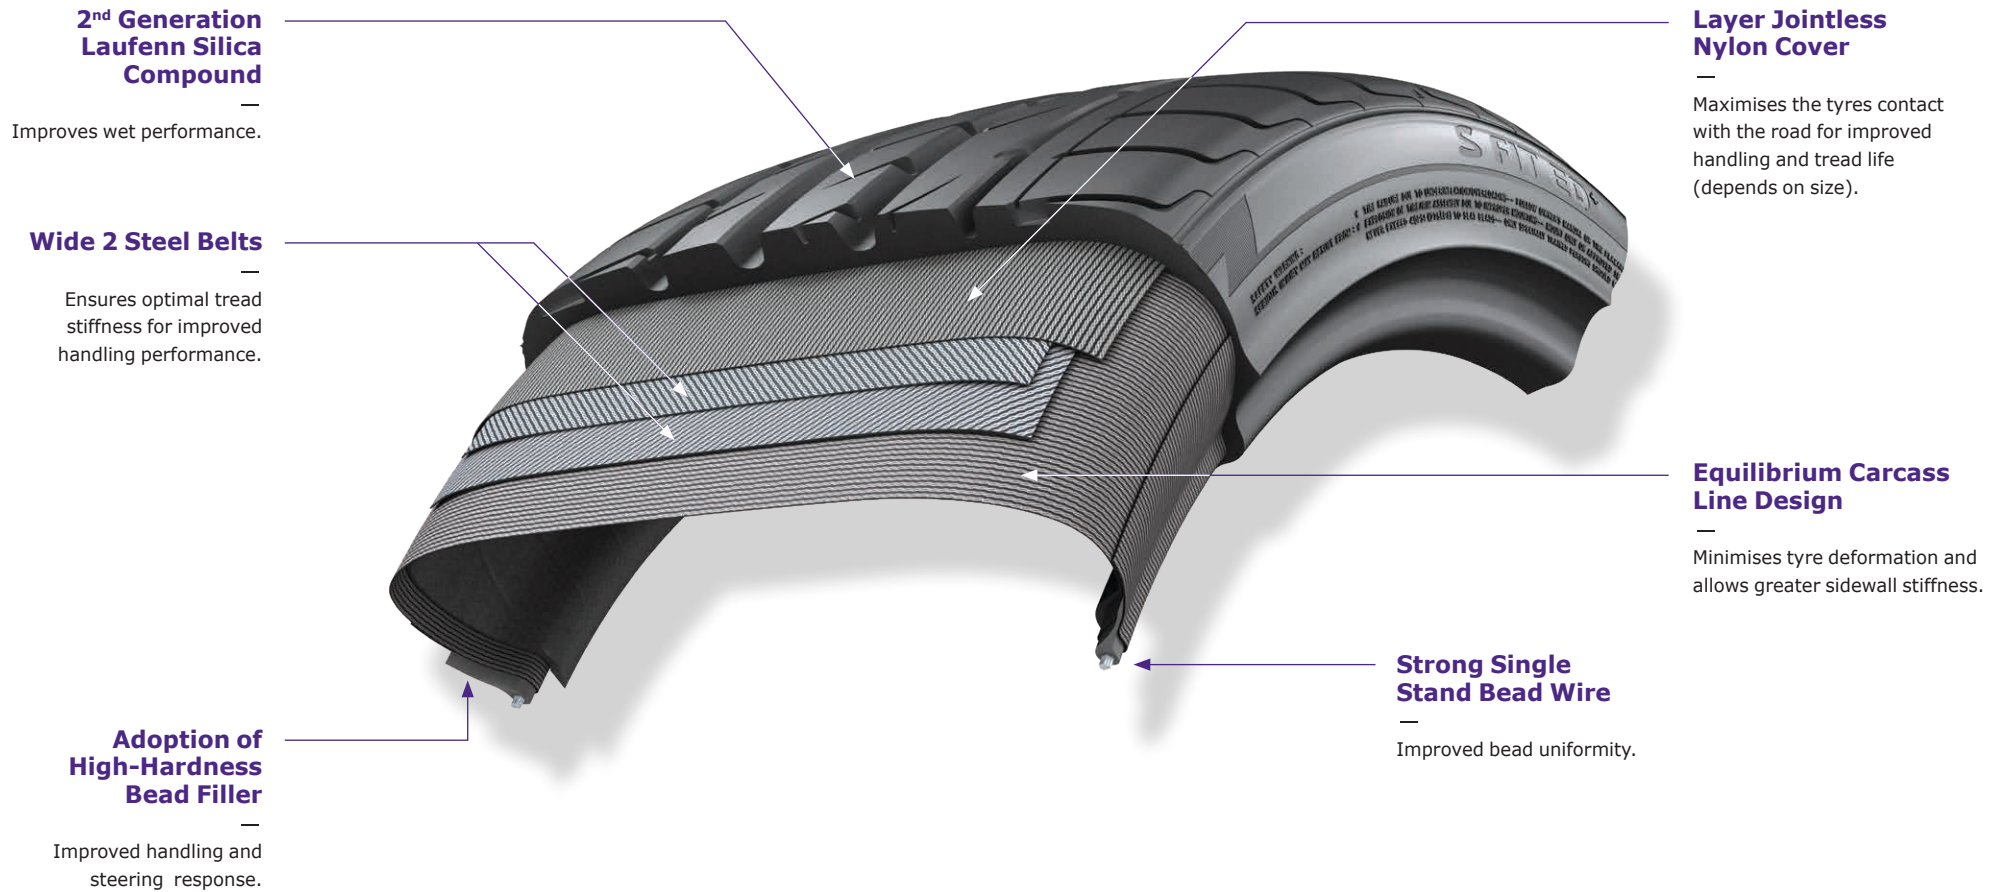

TYRE STRUCTURE

The S FIT EQ+ adopts new technology for premium vehicles, engineered for exceptional control and a quiet and comfortable ride.

* The model size in the structural diagram is for the 225/45ZR18Y XL tyre, and the descriptions of structural diagrams may vary by size.

AVAILABLE SIZES

15 Inch

Size	LI & SS	Label			Remark
		RR	Wetgrip	PBN(dB)	
185/55R15H	82H	E	B	70	S FIT EQ+
185/55R15V	82V	E	B	70	S FIT EQ+
195/45R15V	78V	E	B	71	(*)
195/50R15V	82V	E	B	71	S FIT EQ+
195/50R15H	82H	E	B	71	S FIT EQ+
195/55R15V	85V	C	B	71	S FIT EQ+
195/55R15H	85H	C	B	71	S FIT EQ+
195/60R15H	88H	E	B	71	S FIT EQ+
195/60R15V	88V	E	B	71	S FIT EQ+
195/65R15V	91V	C	B	71	S FIT EQ+
205/60R15V	91V	C	B	71	(*)
205/60R15H	91H	C	B	71	(*)
205/65R15H	94H	C	B	71	S FIT EQ+

16 Inch

Size	LI & SS	Label			Remark
		RR	Wetgrip	PBN(dB)	
185/50R16V	81V	E	B	70	(*)
185/55R16V	83V	E	B	70	(*)
195/45R16V XL	84V	E	B	72	S FIT EQ+
195/50R16V	84V	E	B	71	(*)
195/55R16V	87V	C	B	71	S FIT EQ+
195/55R16H	87H	C	B	71	S FIT EQ+
205/45ZR16W	83W	E	B	71	(*)
205/45R16V	83V	E	B	71	(*)
205/50ZR16W	87W	C	B	71	(*)
205/50R16V	87V	C	B	71	(*)
205/55R16V	91V	C	B	71	S FIT EQ+
205/55R16H	91H	C	B	71	S FIT EQ+
205/55R16V XL	94V	C	B	72	S FIT EQ+
205/55ZR16W	91W	C	B	71	S FIT EQ+
205/60R16V	92V	C	B	71	S FIT EQ+
205/60R16V XL	96V	C	B	72	S FIT EQ+
215/55ZR16W XL	97W	C	B	72	S FIT EQ+
215/55R16V	93V	C	B	71	S FIT EQ+
215/55R16H XL	97H	C	B	72	(*)
215/60R16H XL	99H	C	B	72	S FIT EQ+
215/60R16V XL	99V	C	B	72	(*)
215/70R16V	100V	E	B	71	(*)
225/55ZR16W XL	99W	C	B	72	(*)
225/55R16V	95V	C	B	71	(*)
225/70R16V	103V	C	B	71	(*)
245/70R16H XL	111H	C	B	72	(*)

(*) Product performance upgrades since Jan. 2020. Product name will be changed to 'S FIT EQ+' by Aug. 2020

* LI : Load Index / SS : Speed Symbol / RR : Rolling Resistance / dB : Decibel